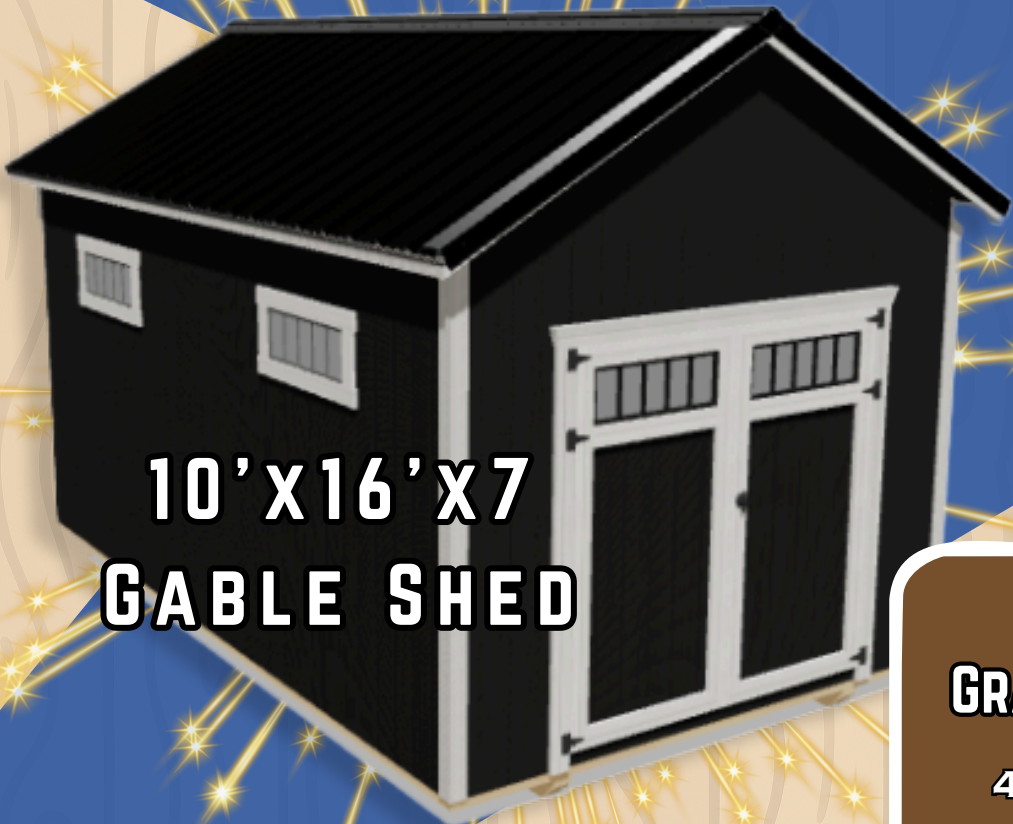

PREMIUM

Pole Buildings
Garages • Sheds

★ GRAND GABLE GIVEAWAY ★

PRESENTED BY:

**10'x16'x7'
GABLE SHED**

**RULES ON MEDIABREWUP.COM
ENTER ONLINE OR IN PERSON
MUST REGISTER ONLINE OR IN-
PERSON BEFORE MARCH 10TH**

PREMIUM
Pole Buildings
Garages • Sheds

GRAND PRIZE FEATURES:

- 4 TRANSOM WINDOWS •**
- 6'x6' BARN DOOR •**
- BARN DOOR WINDOWS •**
- METAL ROOF - BLACK •**
- SIDING - BLACK •**
- TRIM - WHITE •**